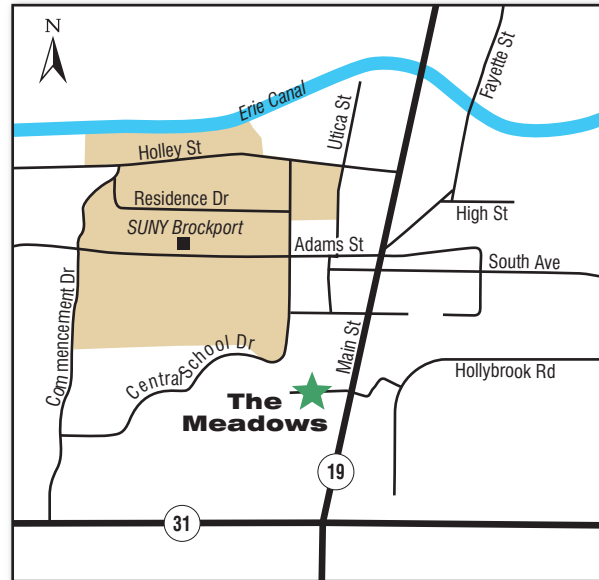

## Directions:

Take Rte 31 to Rte 19 North into Brockport. At the second light, turn left on Ellis Drive.